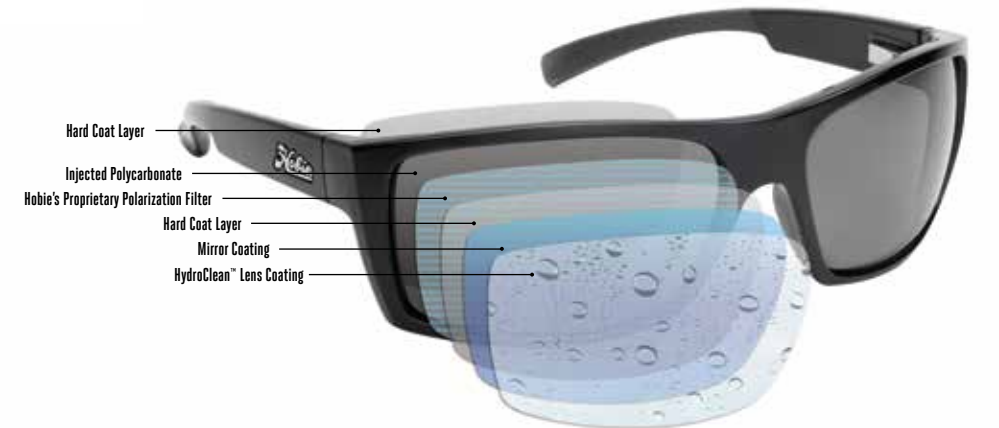

LENS TECHNOLOGY

EASY TO CLEAN, SCRATCH RESISTANT, AND HYDROPHOBIC | 100% UV PROTECTION | LIFETIME WARRANTY

SPORT COLLECTION

HYDRO 360° PC POLARIZED PROTECTION

The lightweight Injected Polycarbonate HydroClean™ Polarized lenses offer superior optical clarity and 360° of protection through dual-coated layers that repel water, prevent sweat and sunscreen from building up, and are easy to clean.

MOTION COLLECTION

HYDROCLEAN™ POLARIZED LENS TECHNOLOGY

The lightweight Injected Polycarbonate HydroClean™ Polarized lenses are for active sports as well as everyday wear. Each lens is comprised of 100% polarized injected polycarbonate: the lightest lens material offered that is virtually shatterproof with hard-coatings for scratch resistance.