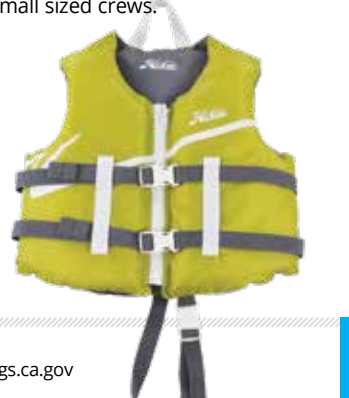

LIFE VESTS & PFDs

HOBIE THIN-BACK by Stohlquist
Features a thin foam back design ... perfect for use with Hobie Vantage seats. This thinner back profile provides more mobility and comfort, while reducing interference with taller seat backs.
THIN-BACK S6103-6
THIN-BACK FISH S6107

FEATURES:
Thin back design works with all seat styles; Graded Sizing provides the best possible fit; Open sides for ventilation; Cross-chest cinch harness for zero ride-up; Mesh shoulders & interior panels for maximum ventilation; Adjustable shoulders, and dual forward pulls for a custom fit; Zippered front pockets offer organization; Built-in beverage holder and neoprene sunglasses sleeve; Entry grip tab at zipper base; #10 YKK zipper with non-corroding slider; Lightweight PE Foam; Type III PFD with sea level buoyancy: MD: 16 lbs, 8oz / LG: 17 lbs / XL: 17 lbs, 8oz

CONSTRUCTION:
• Mini Ripstop nylon outer shell
• 200 denier oxford liner
• USCG approved

MEN'S		WOMEN'S	
SIZE	CHEST	SIZE	CHEST
MD	30" - 40"	XSS	28" - 34"
LG	40" - 46"	ML	34" - 40"
XL	46" - 52"	PL	40" - 46"

GRADED PFD SIZING
Fine tuned for each individual size, and sculpted foam footprint and foam thickness to provide a better fitting, and more comfortable PFD for people of all sizes.