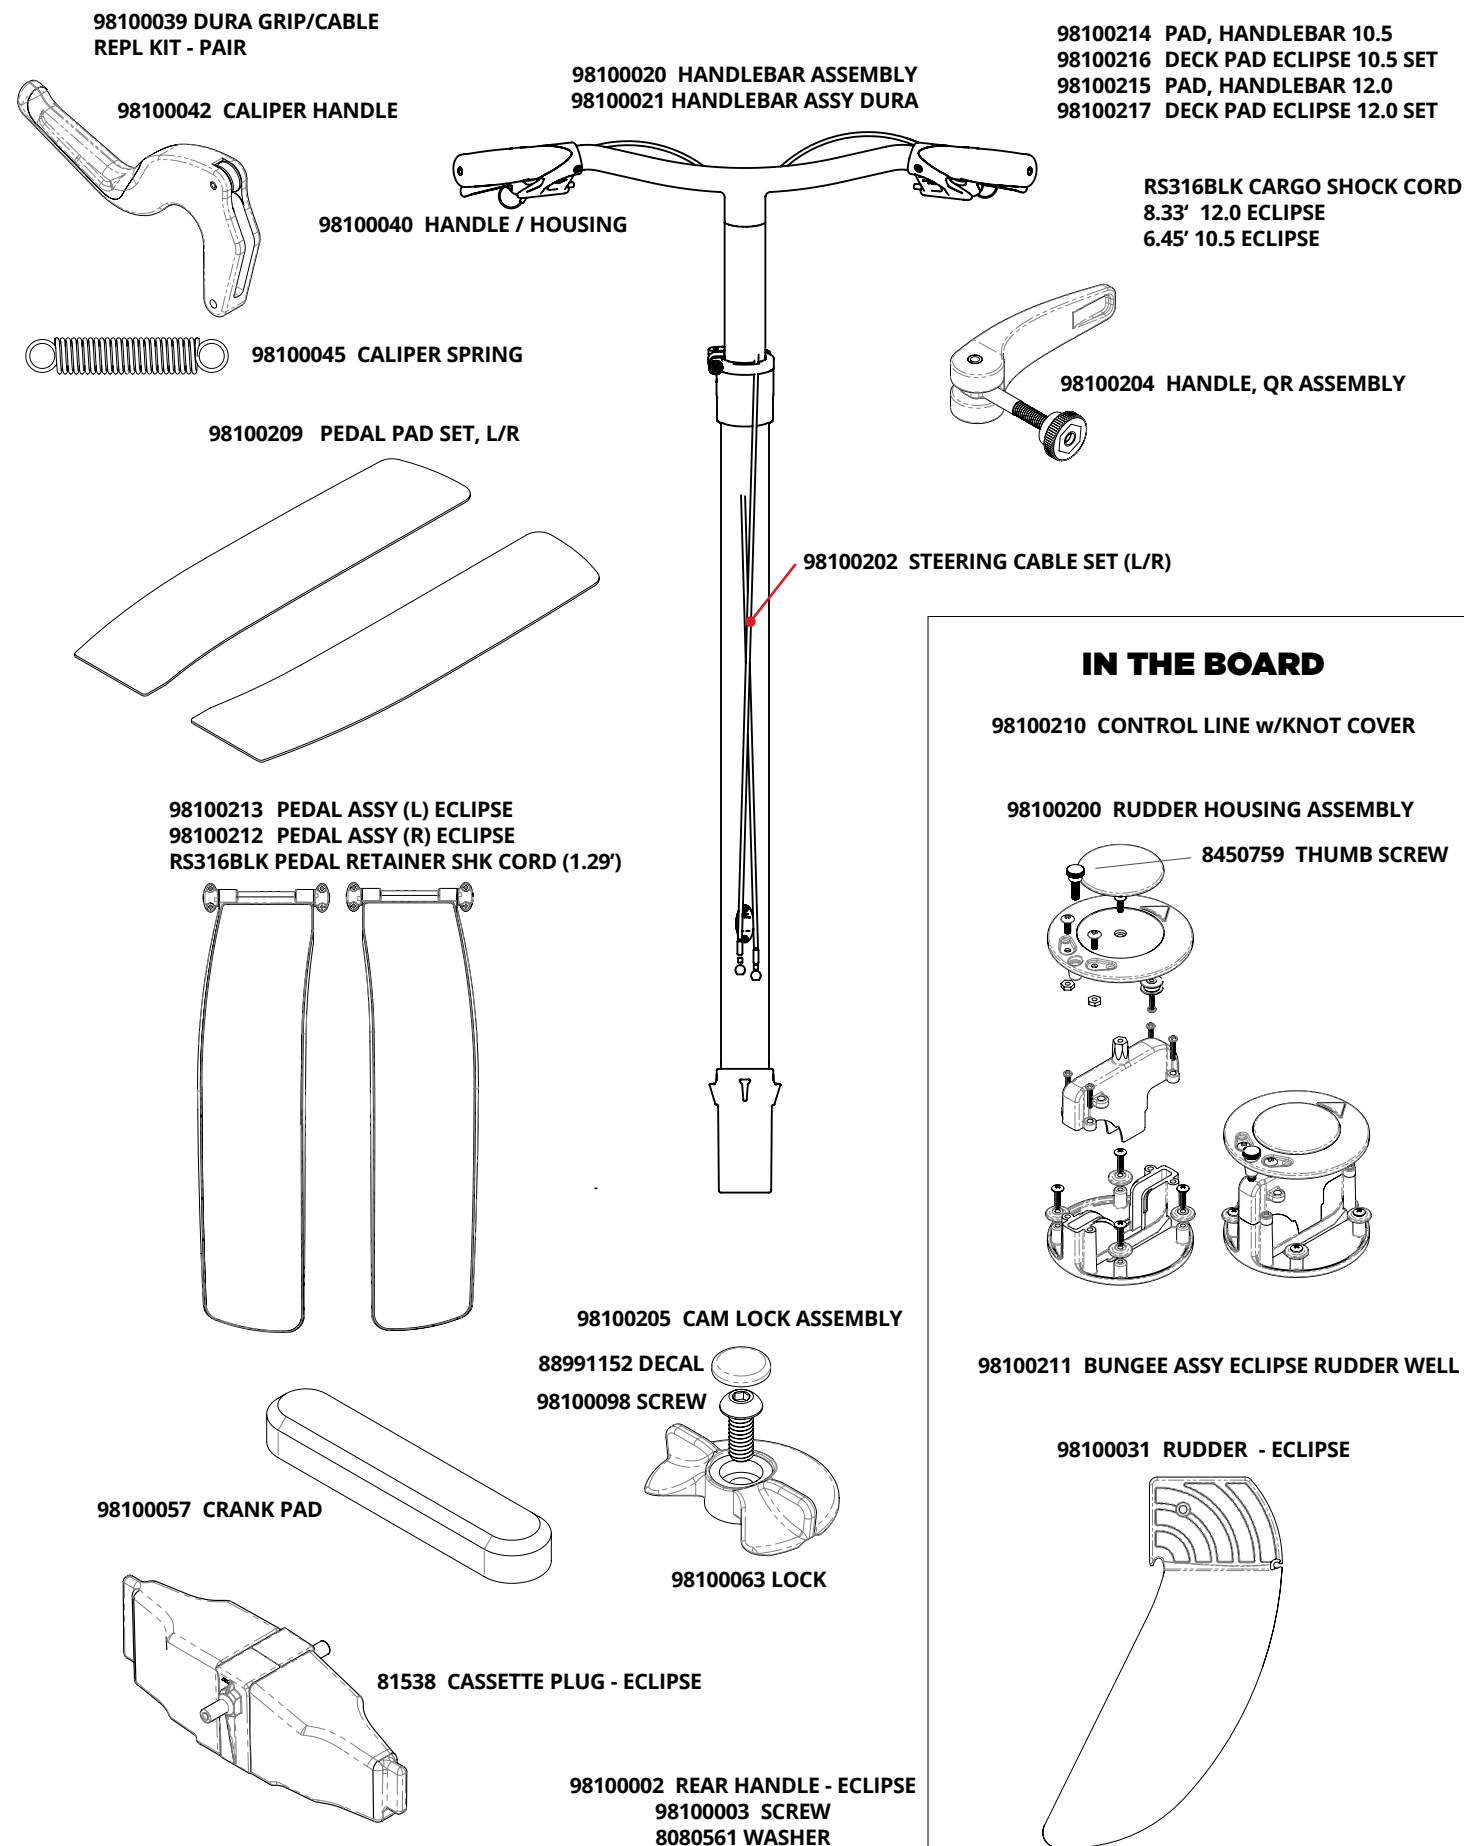

BUYER'S OBLIGATION Upon discovery of a suspected defect, Buyer must-at his/her own expense-promptly return the equipment to the Hobie Kayak dealer for inspection. Warranty is void if equipment is

operated after a suspected defect is, or should have been, discovered.

WHO IS ENTITLED TO WARRANTY Only the original Buyer of the equipment and accessories from Hobie Cat is entitled to warranty. Warranty may not be transferred.

NO WARRANTY OF USED EQUIPMENT Used equipment is sold AS IS; Hobie Cat makes NO WARRANTY concerning its merchantability, condition, durability, age or model year, or fitness for any purpose whatsoever.

MUTUAL AGREEMENTS It is agreed that this warranty sets forth Buyer's exclusive right and remedy against Hobie Cat with respect to the equipment and accessories. It is in lieu of all other express warranties and all implied warranties, including implied warranties of merchantability and fitness. Hobie Cat assumes no other like or unlike liability for loss of cargo, use, profit or consequential damages of any kind in connection with the sale, alteration, use, repair or replacement of equipment or any part thereof.

98100010 HOBIE ECLIPSE MIRAGEDRIVE

IN THE BOARD