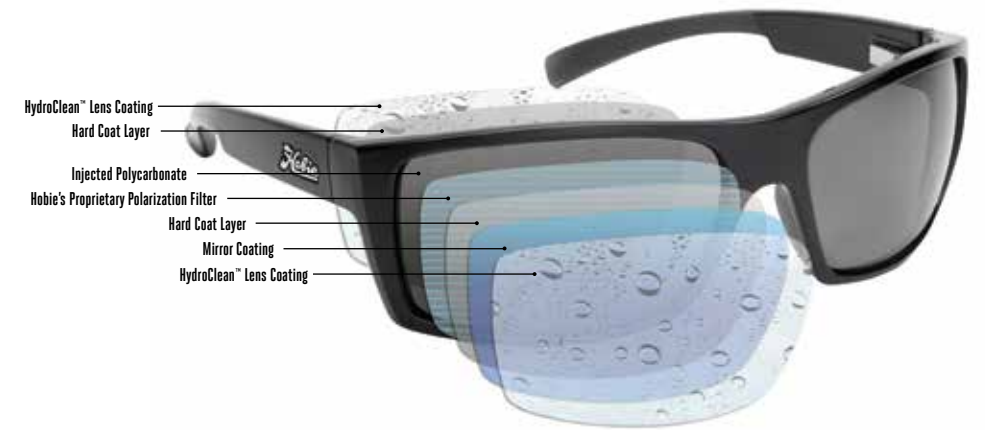

NEW HOBIE FLOATING SERIES

FEATURING MOJO WITH HYDRO 360° LENSES

HOBIE TPX® FLOATING FRAME

Our specialized TPX® frame material is significantly lighter than standard sunglasses, providing extra buoyancy with impact on water. Highly durable and heat-resistant, these frames ensure comfort for long-term wear in any environment.

LENS TECHNOLOGY

EASY TO CLEAN, SCRATCH RESISTANT, AND HYDROPHOBIC | 100% UV PROTECTION | LIFETIME WARRANTY

SPORT COLLECTION

HYDRO 360° PC POLARIZED PROTECTION

The lightweight Injected Polycarbonate HydroClean™ Polarized lenses offer superior optical clarity and 360° of protection through dual-coated layers that repel water, prevent sweat and sunscreen from building up, and are easy to clean.